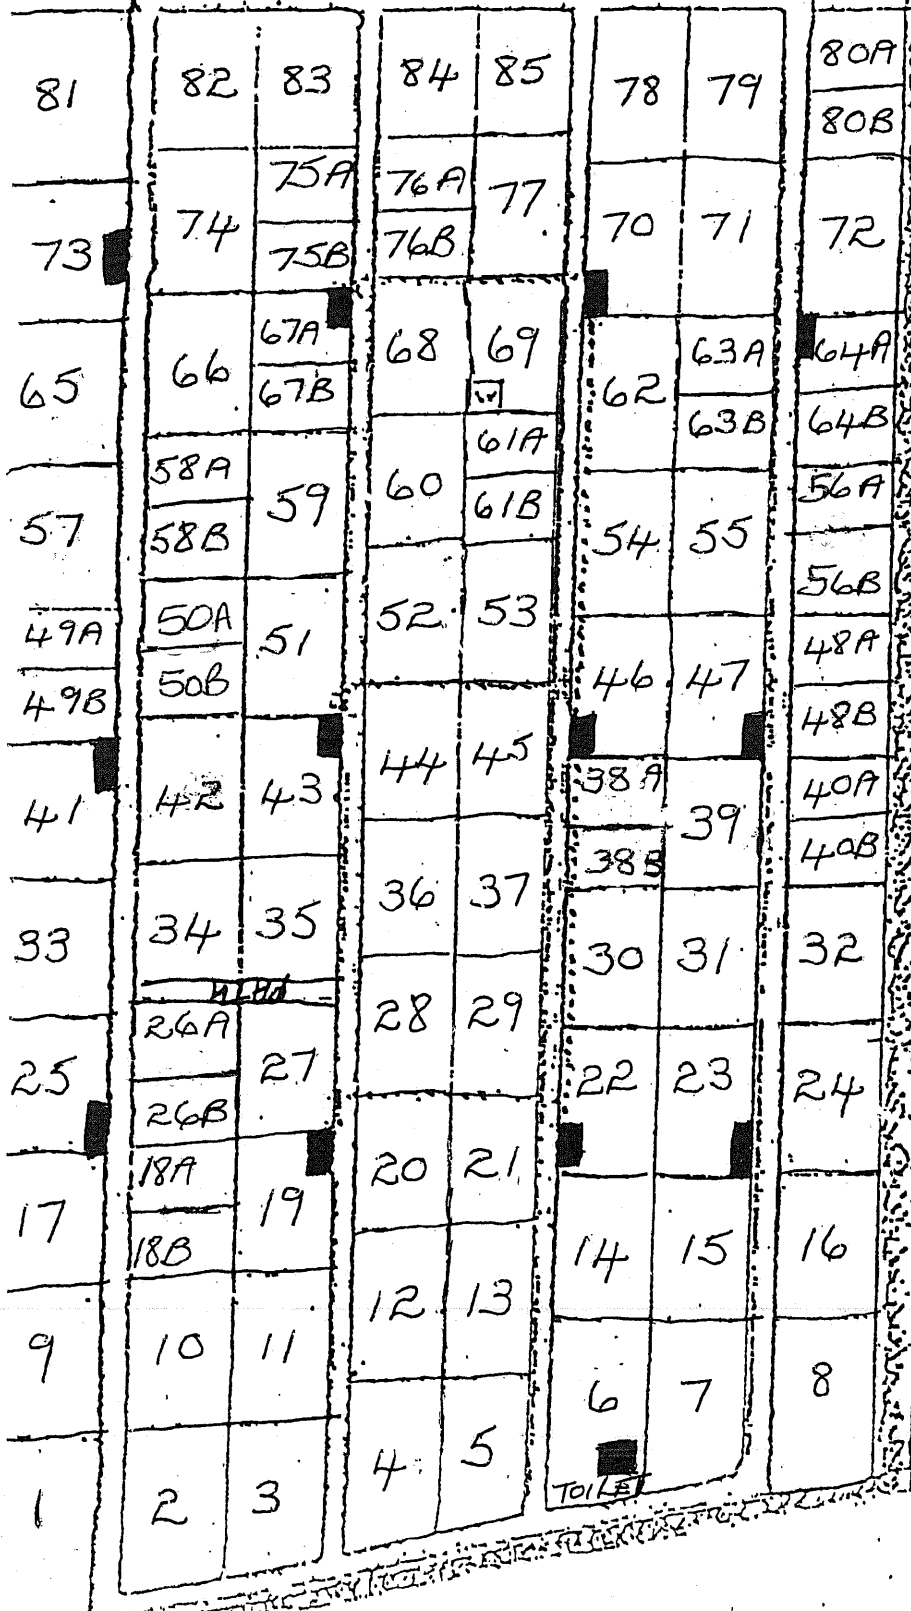

# Hertingfordbury Allotments

NEW HOUSING

CAR PARK

BEE GARDEN 86

Whole Area = 3½ Acres

each plot = 5 poles  
(approx. 10yds x 15yds)

Water Troughs on plots  
19, 22, 43, 46, 67 & 70  
73, 41, 25, 64A,  
47, 23

TOILET  
PLOT 6